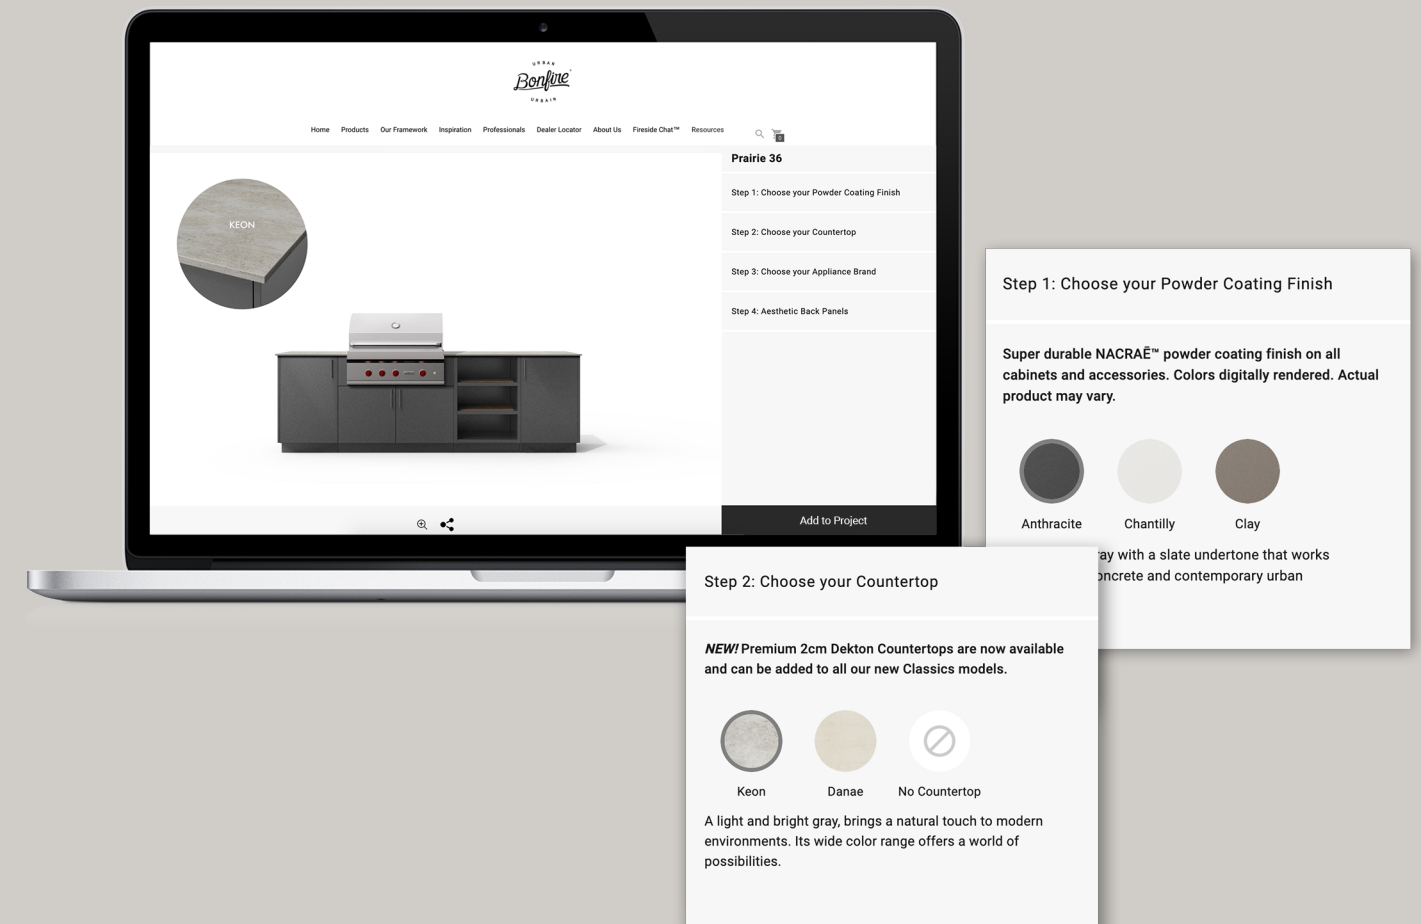

Steps to Your Kitchen Outdoors

You can personalise your Urban Bonfire outdoor kitchen with our

NEW Customizer Online Tool

at urbanbonfire.com