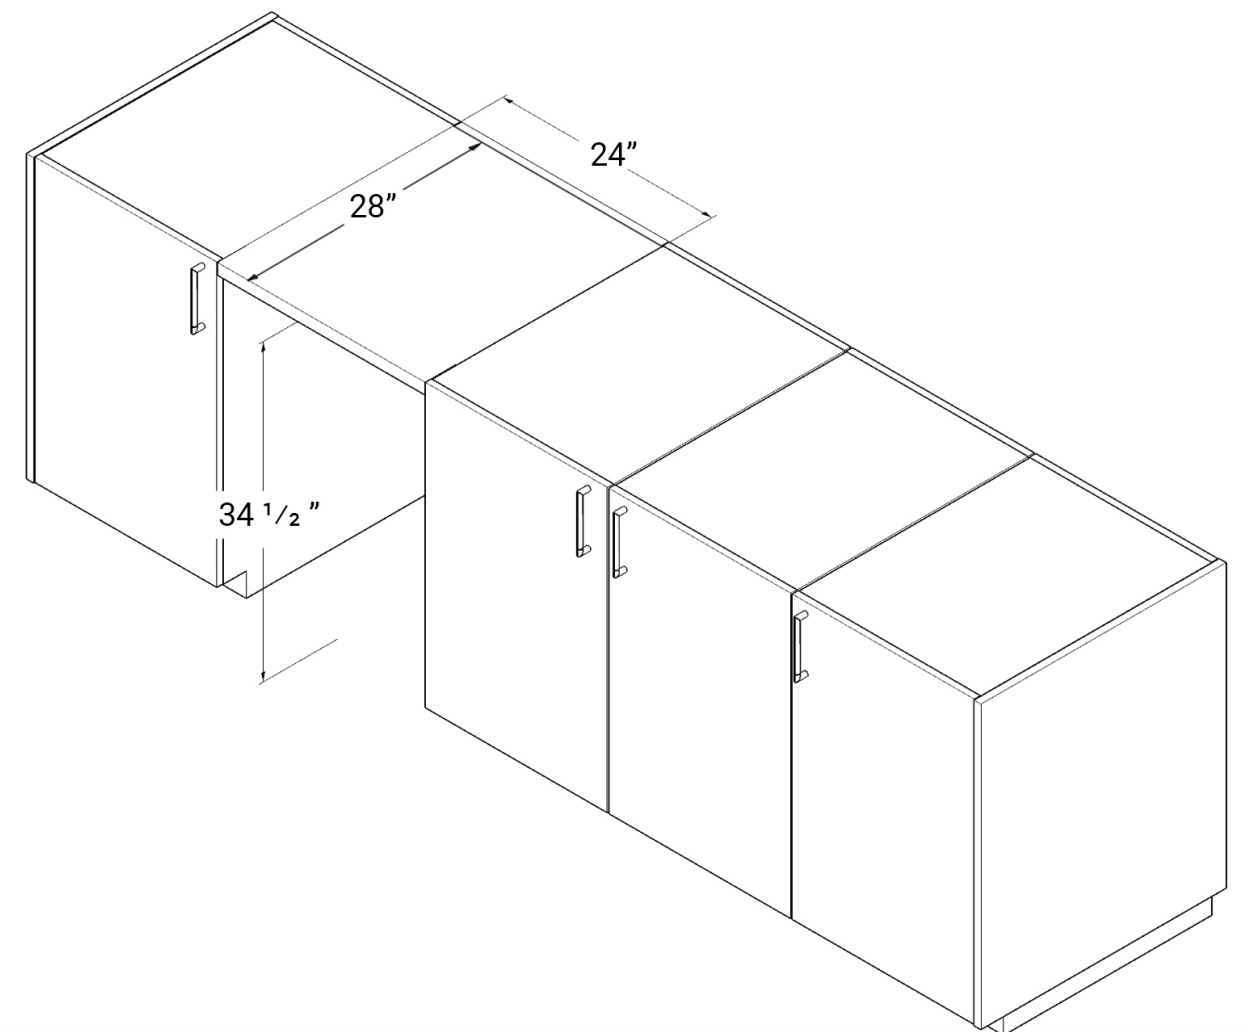

STEP 4

Your Appliances (supplied by others)

Our Classics program is compatible with world-leading outdoor cooking appliance brands. To verify your equipment compatibility, contact design@urbanbonfire.com.

	Brand	36" Built-in Grill	42" Built-in Grill
	Alfresco	ALXE-36 | ALX2-36	ALXE-42 | ALX2-42
	Artisan by Alfresco	ART2-36 | ARTP-36 | ART-36 | AAEP-36 | AAE-36	ARTP-42
	DCS	BE1-36 | BH1-36	BH1-36R + ASH6-36 | BE1-36 + ASE6-36
	Edgestar	GRL36	GRL42
	Hestan Outdoor	GXBR36 | BR36	GXBR42 | BR42
	Aspire by Hestan	E36 | EXB36	E42 | EXB42
	Kalamazoo Outdoor Gourmet	-	K42DB
	Lynx Professional	LF36ATR | L36ATR | L36TR | L36R-3	L42ATR | L42TR | L42R-3
	Sedona by Lynx	L600 | L600R | L600PS | L600PSR	L700 | L700R | L700PS | L700PSR
	Twin Eagles	TE1BQ36RS | TEBQ36__	TE1BQ42RS | TEBQ42__
	XO Appliances	XOGRILL36	XOGRILL42
	Wolf	OG36	OG42

Cut-out Dimensions for Undercounter Outdoor Refrigerator

Urban Bonfire's Classics Program has been developed for easy compatibility with all major brands of 24" outdoor undercounter appliances. Please make sure the required cut-out of your appliance does not exceed the dimensions shown below.

NOTE: Appliance is not included and not provided by Urban Bonfire®.